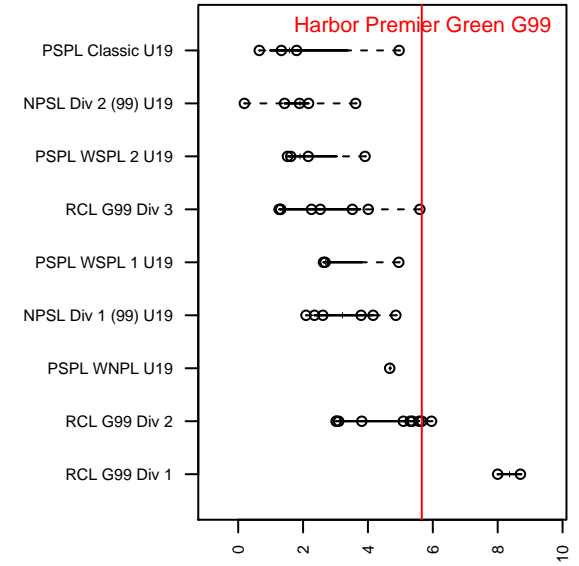

Harbor Premier Green G99

Harbor FC
 Gig Harbor, WA
 G99 total strength=1920
 attack=36.38 defense=64.8
 fall league = RCL G99 Div 2

alt names used:
 Harbor Premier 99/00 Green
 HARBOR PREMIER G 99/00 (WA)
 Harbor Premier G00/99 Green
 Harbor Premier G99 Green A
 Harbor Premier G99-00 Green

Venues played:
 2017 Rainier Challenge Copa U19
 2017 Nike Crossfire Challenge Gold Group U19
 2017 Mt Hood Challenge U19 Premier
 2017 RCL G99 Div 2
 2017 PacNW Winter Classic 1999-2000 Show

Harbor Premier Green G99
 Dots are actual minus expected GF (blue circles) and GA (red triangles).
 Blue line is smoothed change in attack strength. Red is smoothed change in defense strength.

**attack and defense variance (black dot)
relative to other teams
and top 10 in region**

**attack and defense rating
relative to others at age
and all opponents in last 13 months**

Performance relative to 13 month average