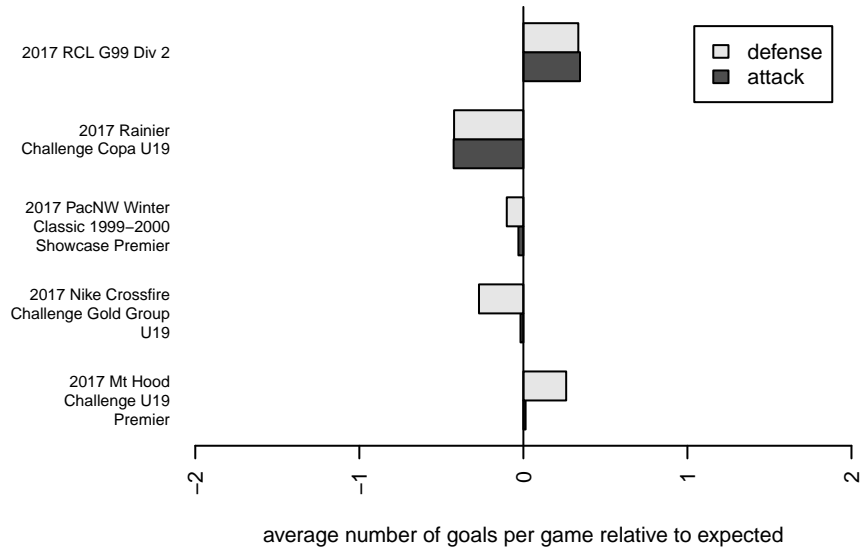

Harbor Premier Green G99

Harbor FC
 Gig Harbor, WA
 G99 total strength=1920
 attack=36.38 defense=64.8
 fall league = RCL G99 Div 2

alt names used:
 Harbor Premier 99/00 Green
 HARBOR PREMIER G 99/00 (WA)
 Harbor Premier G00/99 Green
 Harbor Premier G99 Green A
 Harbor Premier G99-00 Green

Venues played:
 2017 Rainier Challenge Copa U19
 2017 Nike Crossfire Challenge Gold Group U19
 2017 Mt Hood Challenge U19 Premier
 2017 RCL G99 Div 2
 2017 PacNW Winter Classic 1999-2000 Show

Harbor Premier Green G99
 Dots are actual minus expected GF (blue circles) and GA (red triangles).
 Blue line is smoothed change in attack strength. Red is smoothed change in defense strength.

**attack and defense variance (black dot)
relative to other teams
and top 10 in region**

**attack and defense rating
relative to others at age
and all opponents in last 13 months**

Performance relative to 13 month average