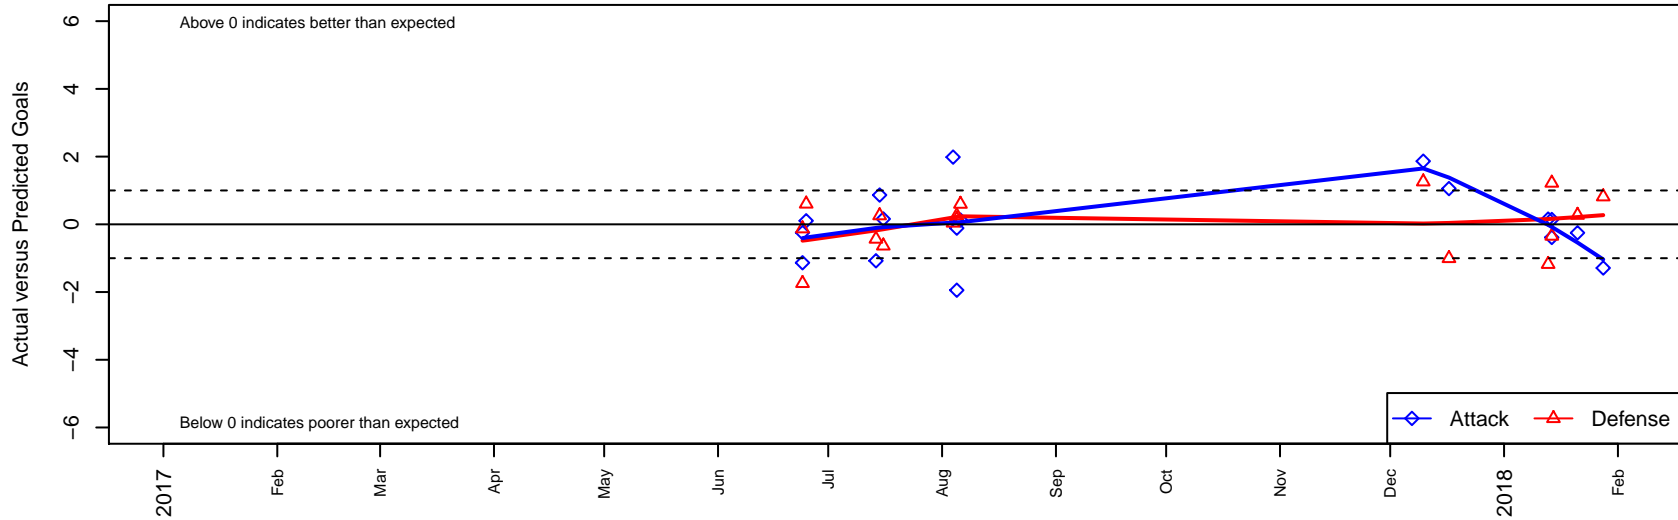

Harbor Premier Green G99

Harbor FC
 Gig Harbor, WA
 G99 total strength=1920
 attack=36.38 defense=64.8
 fall league = RCL G99 Div 2

alt names used:
 Harbor Premier 99/00 Green
 HARBOR PREMIER G 99/00 (WA)
 Harbor Premier G00/99 Green
 Harbor Premier G99 Green A
 Harbor Premier G99-00 Green

Venues played:
 2017 Rainier Challenge Copa U19
 2017 Nike Crossfire Challenge Gold Group U19
 2017 Mt Hood Challenge U19 Premier
 2017 RCL G99 Div 2
 2017 PacNW Winter Classic 1999-2000 Show

Harbor Premier Green G99
 Dots are actual minus expected GF (blue circles) and GA (red triangles).
 Blue line is smoothed change in attack strength. Red is smoothed change in defense strength.

**attack and defense variance (black dot)
relative to other teams
and top 10 in region**

**attack and defense rating
relative to others at age
and all opponents in last 13 months**

Performance relative to 13 month average