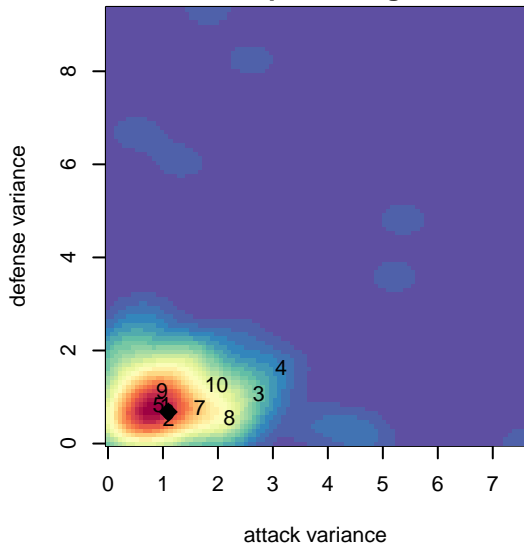

Harbor Premier Green G99

Harbor FC
 Gig Harbor, WA
 G99 total strength=1920
 attack=36.38 defense=64.8
 fall league = RCL G99 Div 2

alt names used:
 Harbor Premier 99/00 Green
 HARBOR PREMIER G 99/00 (WA)
 Harbor Premier G00/99 Green
 Harbor Premier G99 Green A
 Harbor Premier G99-00 Green

Venues played:
 2017 Rainier Challenge Copa U19
 2017 Nike Crossfire Challenge Gold Group U19
 2017 Mt Hood Challenge U19 Premier
 2017 RCL G99 Div 2
 2017 PacNW Winter Classic 1999-2000 Show

Harbor Premier Green G99
 Dots are actual minus expected GF (blue circles) and GA (red triangles).
 Blue line is smoothed change in attack strength. Red is smoothed change in defense strength.

**attack and defense variance (black dot)
relative to other teams
and top 10 in region**

**attack and defense rating
relative to others at age
and all opponents in last 13 months**

Performance relative to 13 month average