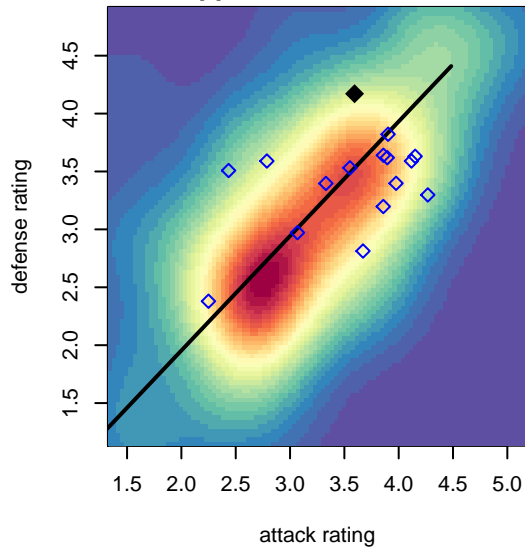

Harbor Premier Green G99

Harbor FC
 Gig Harbor, WA
 G99 total strength=1920
 attack=36.38 defense=64.8
 fall league = RCL G99 Div 2

alt names used:
 Harbor Premier 99/00 Green
 HARBOR PREMIER G 99/00 (WA)
 Harbor Premier G00/99 Green
 Harbor Premier G99 Green A
 Harbor Premier G99-00 Green

Venues played:
 2017 Rainier Challenge Copa U19
 2017 Nike Crossfire Challenge Gold Group U19
 2017 Mt Hood Challenge U19 Premier
 2017 RCL G99 Div 2
 2017 PacNW Winter Classic 1999-2000 Show

Harbor Premier Green G99
 Dots are actual minus expected GF (blue circles) and GA (red triangles).
 Blue line is smoothed change in attack strength. Red is smoothed change in defense strength.

**attack and defense variance (black dot)
relative to other teams
and top 10 in region**

**attack and defense rating
relative to others at age
and all opponents in last 13 months**

Performance relative to 13 month average